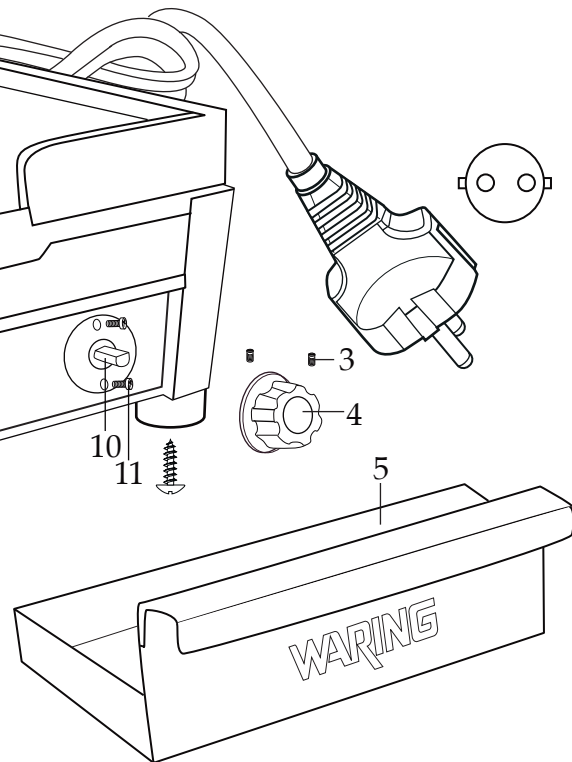

WARING COMMERCIAL

Unit Components

Illustration#	Part#	Description
1	028625	Pivot Bracket Screw (4 required)
2	028624	Pivot Bracket (2 required)
3	028627	Set Screw (2 required)
4	028626	Control Knob
5	033195	Drip Tray
6	028622	Foot (4 required)
7	028623	Foot Screw (4 required)
8	029478	On-Off Switch
9	030018	Indicator Light
10	030013	Thermostat
11	029943	Screw (2 required)
12	033974	Cover
13	029946	Washer (4 required)
14	029947	Screw (4 required)
15	029950	Hex Head Bolt
16	029951	Washer
17	029953	Top Insulation Plate
18	029949	Top Insulation
19	029955	Top Element Plate
20	029962	Hex Head Bolt (4 required)
21	029963	Spring Washer (4 required)
22	029964	Washer (4 required)
23	029956	Fiber Sleeve (2 required)
24	029957	Plastic Sleeve (2 required)
25	029958	Screw (2 required)
26	029959	Washer (2 required)
27	034270	Top Element
28	033975	Flat Top Grill Plate
29	036549	Screw (2 required <i>on units after 10/18/2017</i>)
	030054	Screw

Illustration#	Part#	Description
57	033981	Large Handle
58	029990	Hex Head Screw (2 required)
59	029991	Nut (2 required)
60	030157	Thermal Cut Off
61	029997	Washer (2 required)
62	029998	Nut (2 required)
63	029999	Washer (2 required)
64	030000	Spring Washer (4 required)
65	030001	Bolt (4 required)
66	013731	Wire Tie (7 required)
67	030003	17" Red Lead
68	030158	17" Red Lead & White Lead Joined
69	030159	17" Black Lead & White Lead Joined
70	030160	9" Red Lead
71	033982	Bottom Housing Plate
72	030006	Screw (4 required)