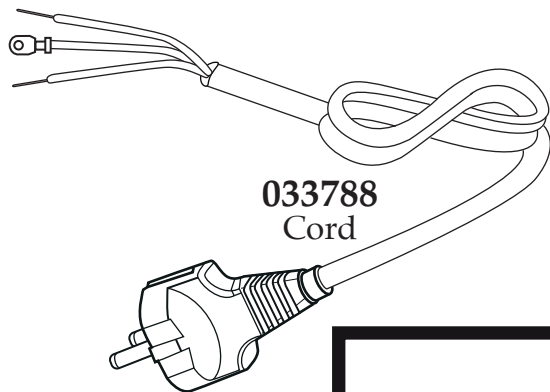

WARING COMMERCIAL

Unit Components

Illustration#	Part#	Description
1	028625	Pivot Bracket Screw (4 required)
2	028624	Pivot Bracket (2 required)
3	028627	Set Screw (2 required)
4	028626	Control Knob
5	033195	Drip Tray
6	028622	Foot (4 required)
7	028623	Foot Screw (4 required)
8	029478	On-Off Switch
9	030018	Indicator Light
10	030013	Thermostat
11	029943	Screw (2 required)
12	033974	Cover
13	029946	Washer (4 required)
14	029947	Screw (4 required)
15	029950	Hex Head Bolt
16	029951	Washer
17	029953	Top Insulation Plate
18	029949	Top Insulation
19	029955	Top Element Plate
20	029962	Hex Head Bolt (4 required)
21	029963	Spring Washer (4 required)
22	029964	Washer (4 required)
23	029956	Fiber Sleeve (2 required)
24	029957	Plastic Sleeve (2 required)
25	029958	Screw (2 required)
26	029959	Washer (2 required)
27	034270	Top Element
28	033975	Flat Top Grill Plate
29	036549	Screw (2 required <i>on units after 10/18/2017</i>)
	030054	Screw

Illustration#	Part#	Description
57	033981	Large Handle
58	029990	Hex Head Screw (2 required)
59	029991	Nut (2 required)
60	030157	Thermal Cut Off
61	029997	Washer (2 required)
62	029998	Nut (2 required)
63	029999	Washer (2 required)
64	030000	Spring Washer (4 required)
65	030001	Bolt (4 required)
66	013731	Wire Tie (7 required)
67	030003	17" Red Lead
68	030158	17" Red Lead & White Lead Joined
69	030159	17" Black Lead & White Lead Joined
70	030160	9" Red Lead
71	033982	Bottom Housing Plate
72	030006	Screw (4 required)