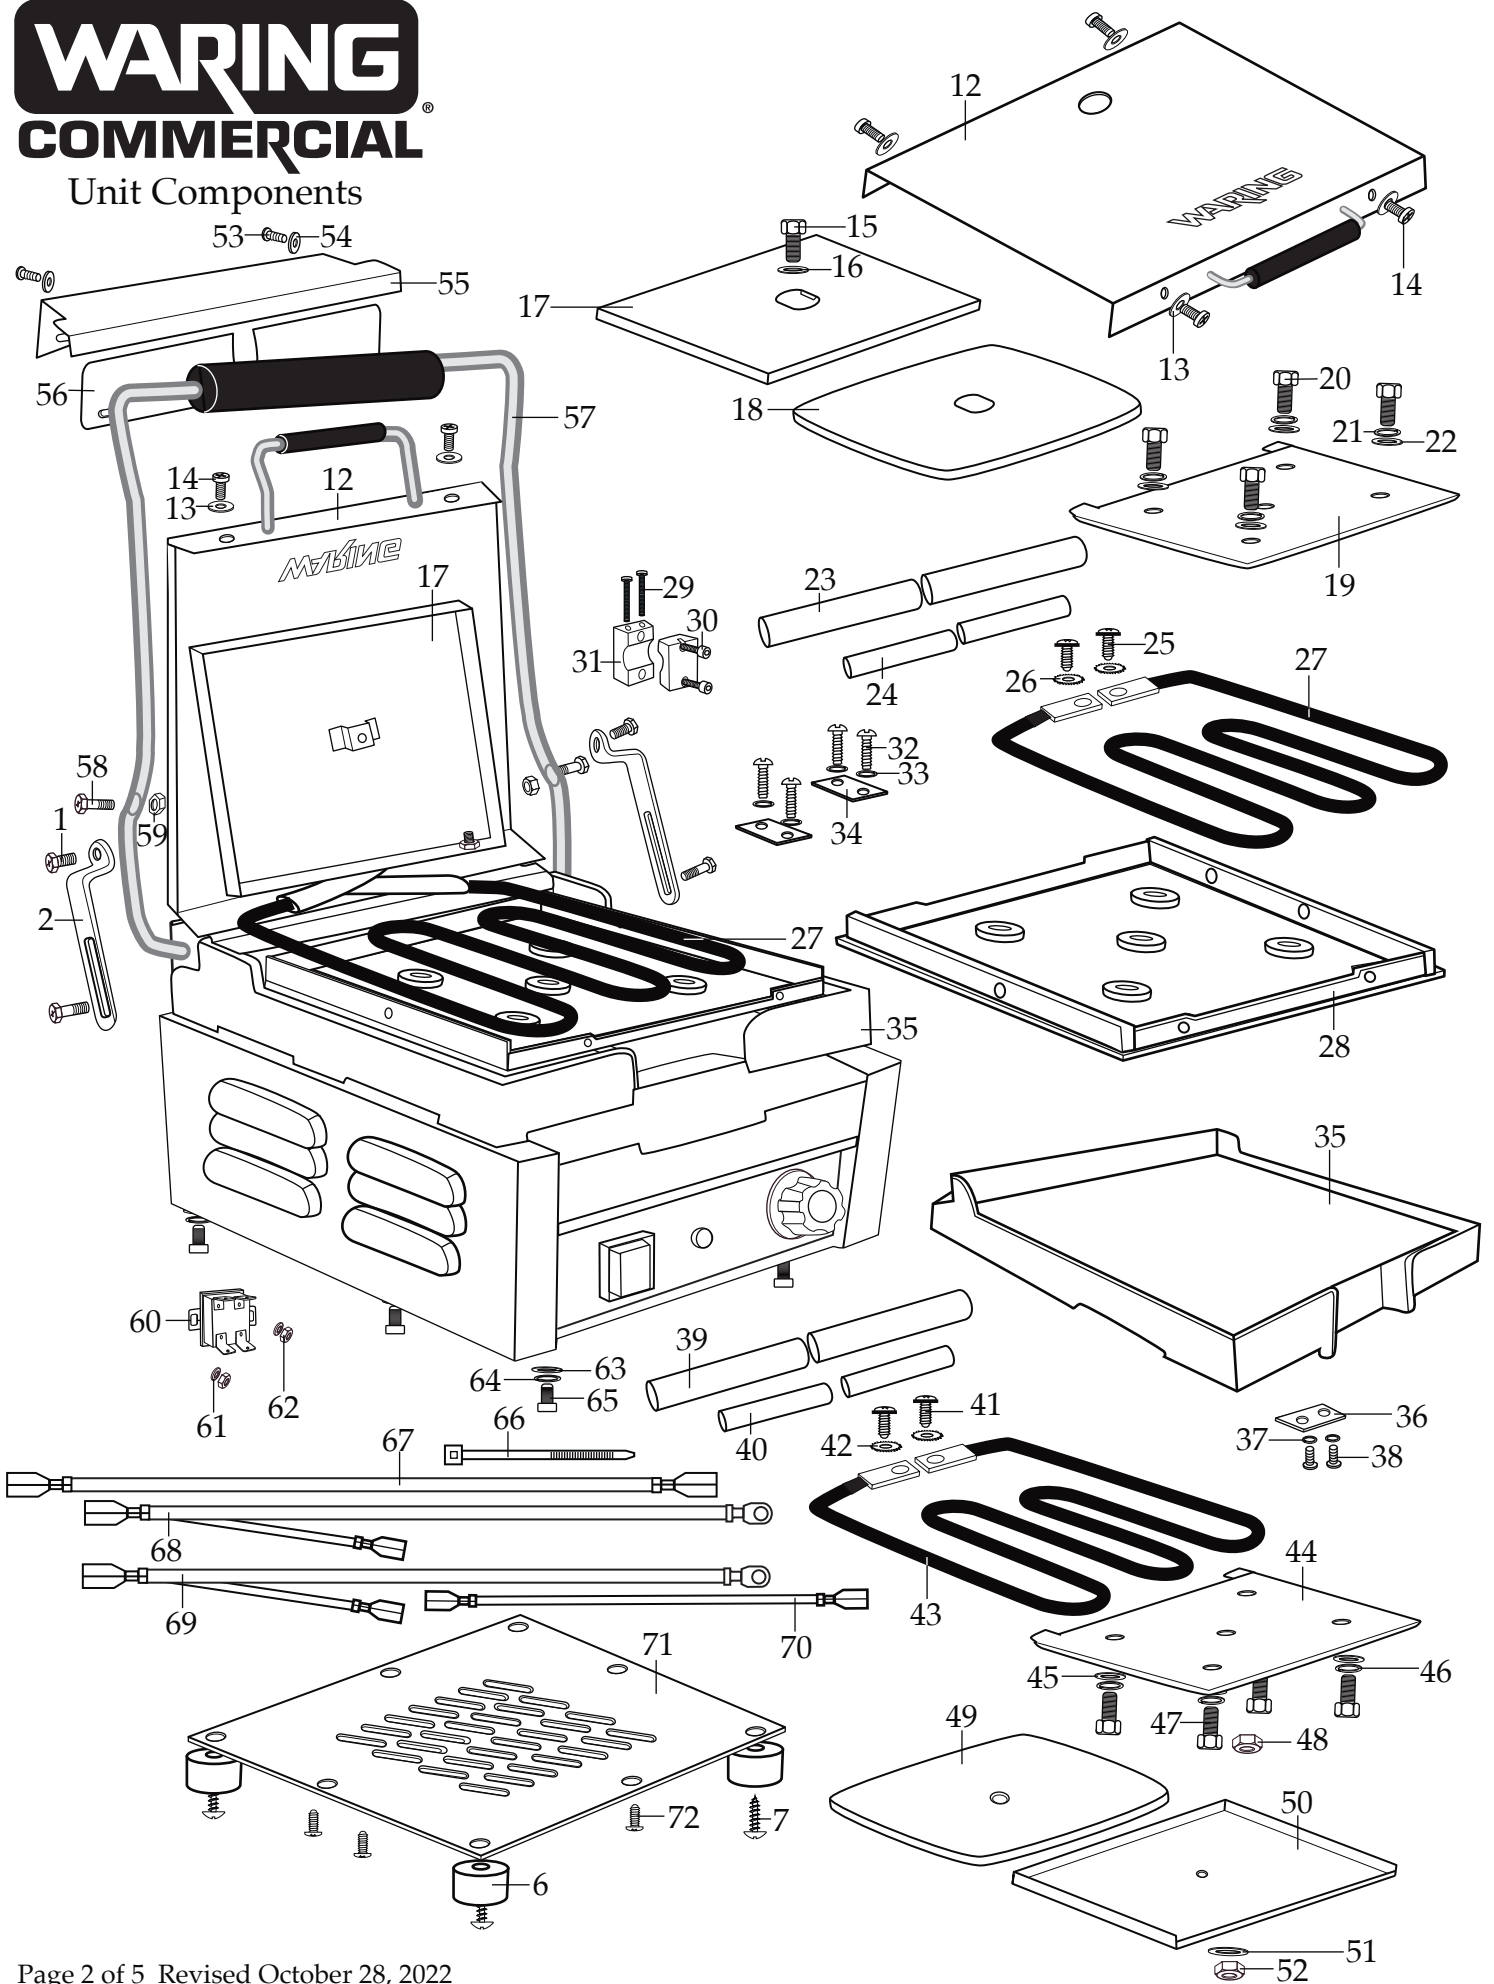

033053
Coil

WARING COMMERCIAL®

Europe Tostato Supremo®
Flat Toasting Grill
WFG275E

032000
Cleaning Brush

029824
5/32" Short Arm Hex Key

Date Code Location
YY|MM|DD
year year month month day day

035932
WFG275E Base Unit Assembly

WARING COMMERCIAL

Unit Components

Illustration#	Part#	Description
1	028625	Pivot Bracket Screw (4 required)
2	028624	Pivot Bracket (2 required)
3	028627	Set Screw (2 required)
4	028626	Control Knob
5	033195	Drip Tray
6	028622	Foot (4 required)
7	028623	Foot Screw (4 required)
8	029478	On-Off Switch
9	030018	Indicator Light
10	030013	Thermostat
11	029943	Screw (2 required)
12	033974	Cover
13	029946	Washer (4 required)
14	029947	Screw (4 required)
15	029950	Hex Head Bolt
16	029951	Washer
17	029953	Top Insulation Plate
18	029949	Top Insulation
19	029955	Top Element Plate
20	029962	Hex Head Bolt (4 required)
21	029963	Spring Washer (4 required)
22	029964	Washer (4 required)
23	029956	Fiber Sleeve (2 required)
24	029957	Plastic Sleeve (2 required)
25	029958	Screw (2 required)
26	029959	Washer (2 required)
27	034270	Top Element
28	033975	Flat Top Grill Plate
29	036549	Screw (2 required <i>on units after 10/18/2017</i>)
	030054	Screw

Illustration#	Part#	Description
57	033981	Large Handle
58	029990	Hex Head Screw (2 required)
59	029991	Nut (2 required)
60	030157	Thermal Cut Off
61	029997	Washer (2 required)
62	029998	Nut (2 required)
63	029999	Washer (2 required)
64	030000	Spring Washer (4 required)
65	030001	Bolt (4 required)
66	013731	Wire Tie (7 required)
67	030003	17" Red Lead
68	030158	17" Red Lead & White Lead Joined
69	030159	17" Black Lead & White Lead Joined
70	030160	9" Red Lead
71	033982	Bottom Housing Plate
72	030006	Screw (4 required)