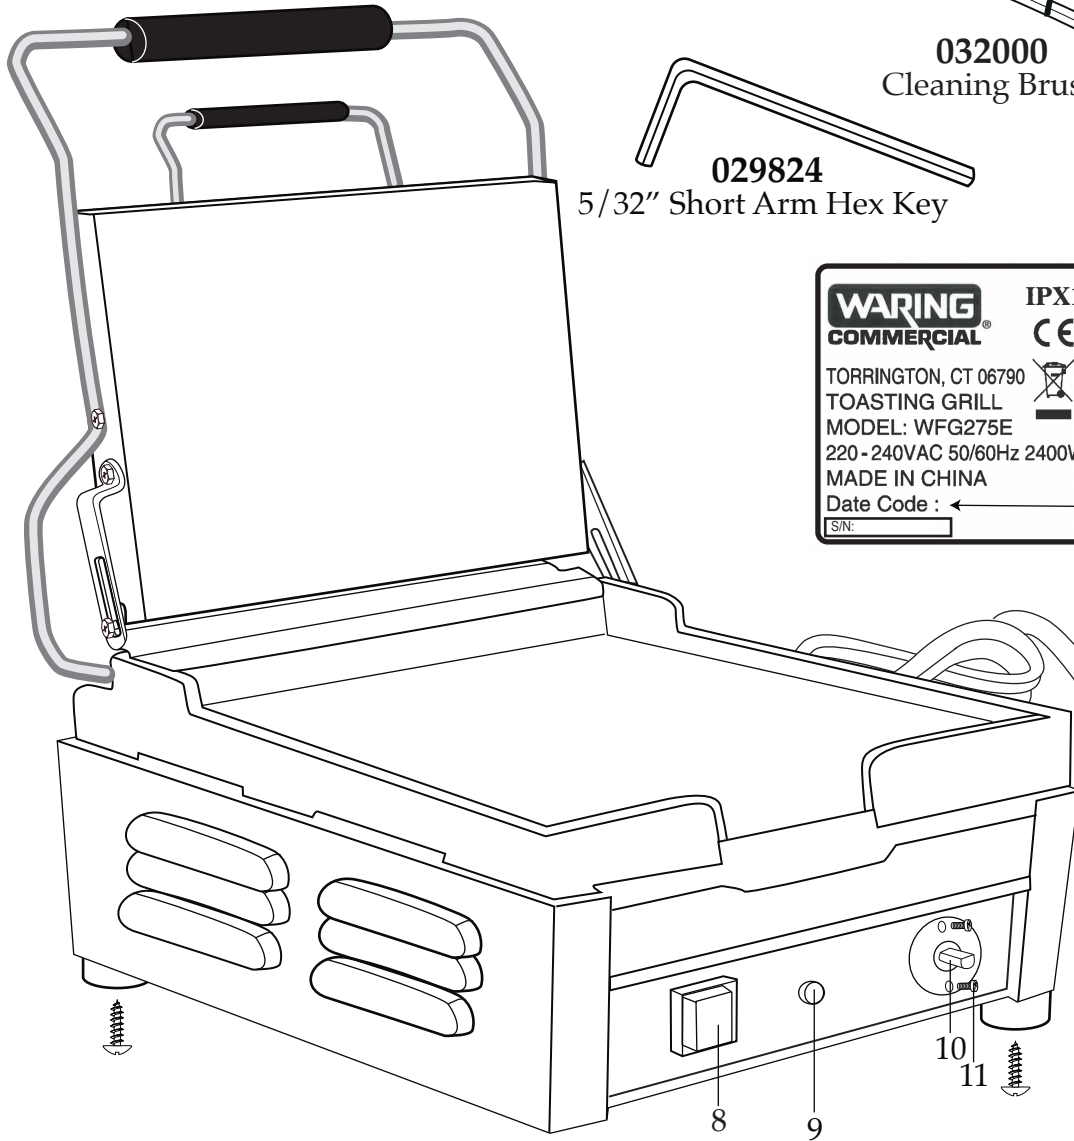

033053
Coil

WARING COMMERCIAL®

Europe Tostato Supremo®
Flat Toasting Grill
WFG275E

032000
Cleaning Brush

029824
5/32" Short Arm Hex Key

Date Code Location
YY|MM|DD
year year month month day day

035932
WFG275E Base Unit Assembly

WARING COMMERCIAL

Unit Components

Illustration#	Part#	Description
1	028625	Pivot Bracket Screw (4 required)
2	028624	Pivot Bracket (2 required)
3	028627	Set Screw (2 required)
4	028626	Control Knob
5	033195	Drip Tray
6	028622	Foot (4 required)
7	028623	Foot Screw (4 required)
8	029478	On-Off Switch
9	030018	Indicator Light
10	030013	Thermostat
11	029943	Screw (2 required)
12	033974	Cover
13	029946	Washer (4 required)
14	029947	Screw (4 required)
15	029950	Hex Head Bolt
16	029951	Washer
17	029953	Top Insulation Plate
18	029949	Top Insulation
19	029955	Top Element Plate
20	029962	Hex Head Bolt (4 required)
21	029963	Spring Washer (4 required)
22	029964	Washer (4 required)
23	029956	Fiber Sleeve (2 required)
24	029957	Plastic Sleeve (2 required)
25	029958	Screw (2 required)
26	029959	Washer (2 required)
27	034270	Top Element
28	033975	Flat Top Grill Plate
29	036549	Screw (2 required <i>on units after 10/18/2017</i>)
	030054	Screw

Illustration#	Part#	Description
57	033981	Large Handle
58	029990	Hex Head Screw (2 required)
59	029991	Nut (2 required)
60	030157	Thermal Cut Off
61	029997	Washer (2 required)
62	029998	Nut (2 required)
63	029999	Washer (2 required)
64	030000	Spring Washer (4 required)
65	030001	Bolt (4 required)
66	013731	Wire Tie (7 required)
67	030003	17" Red Lead
68	030158	17" Red Lead & White Lead Joined
69	030159	17" Black Lead & White Lead Joined
70	030160	9" Red Lead
71	033982	Bottom Housing Plate
72	030006	Screw (4 required)