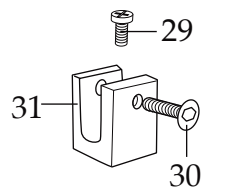

Illustration#	Part#	Description
57	033981	Large Handle
58	029990	Hex Head Screw (2 required)
59	029991	Nut (2 required)
60	030157	Thermal Cut Off
61	029997	Washer (2 required)
62	029998	Nut (2 required)
63	029999	Washer (2 required)
64	030000	Spring Washer (4 required)
65	030001	Bolt (4 required)
66	013731	Wire Tie (7 required)
67	030003	17" Red Lead
68	030158	17" Red Lead & White Lead Joined
69	030159	17" Black Lead & White Lead Joined
70	030160	9" Red Lead
71	033982	Bottom Housing Plate
72	030006	Screw (4 required)

1st Generation
Tension Bracket